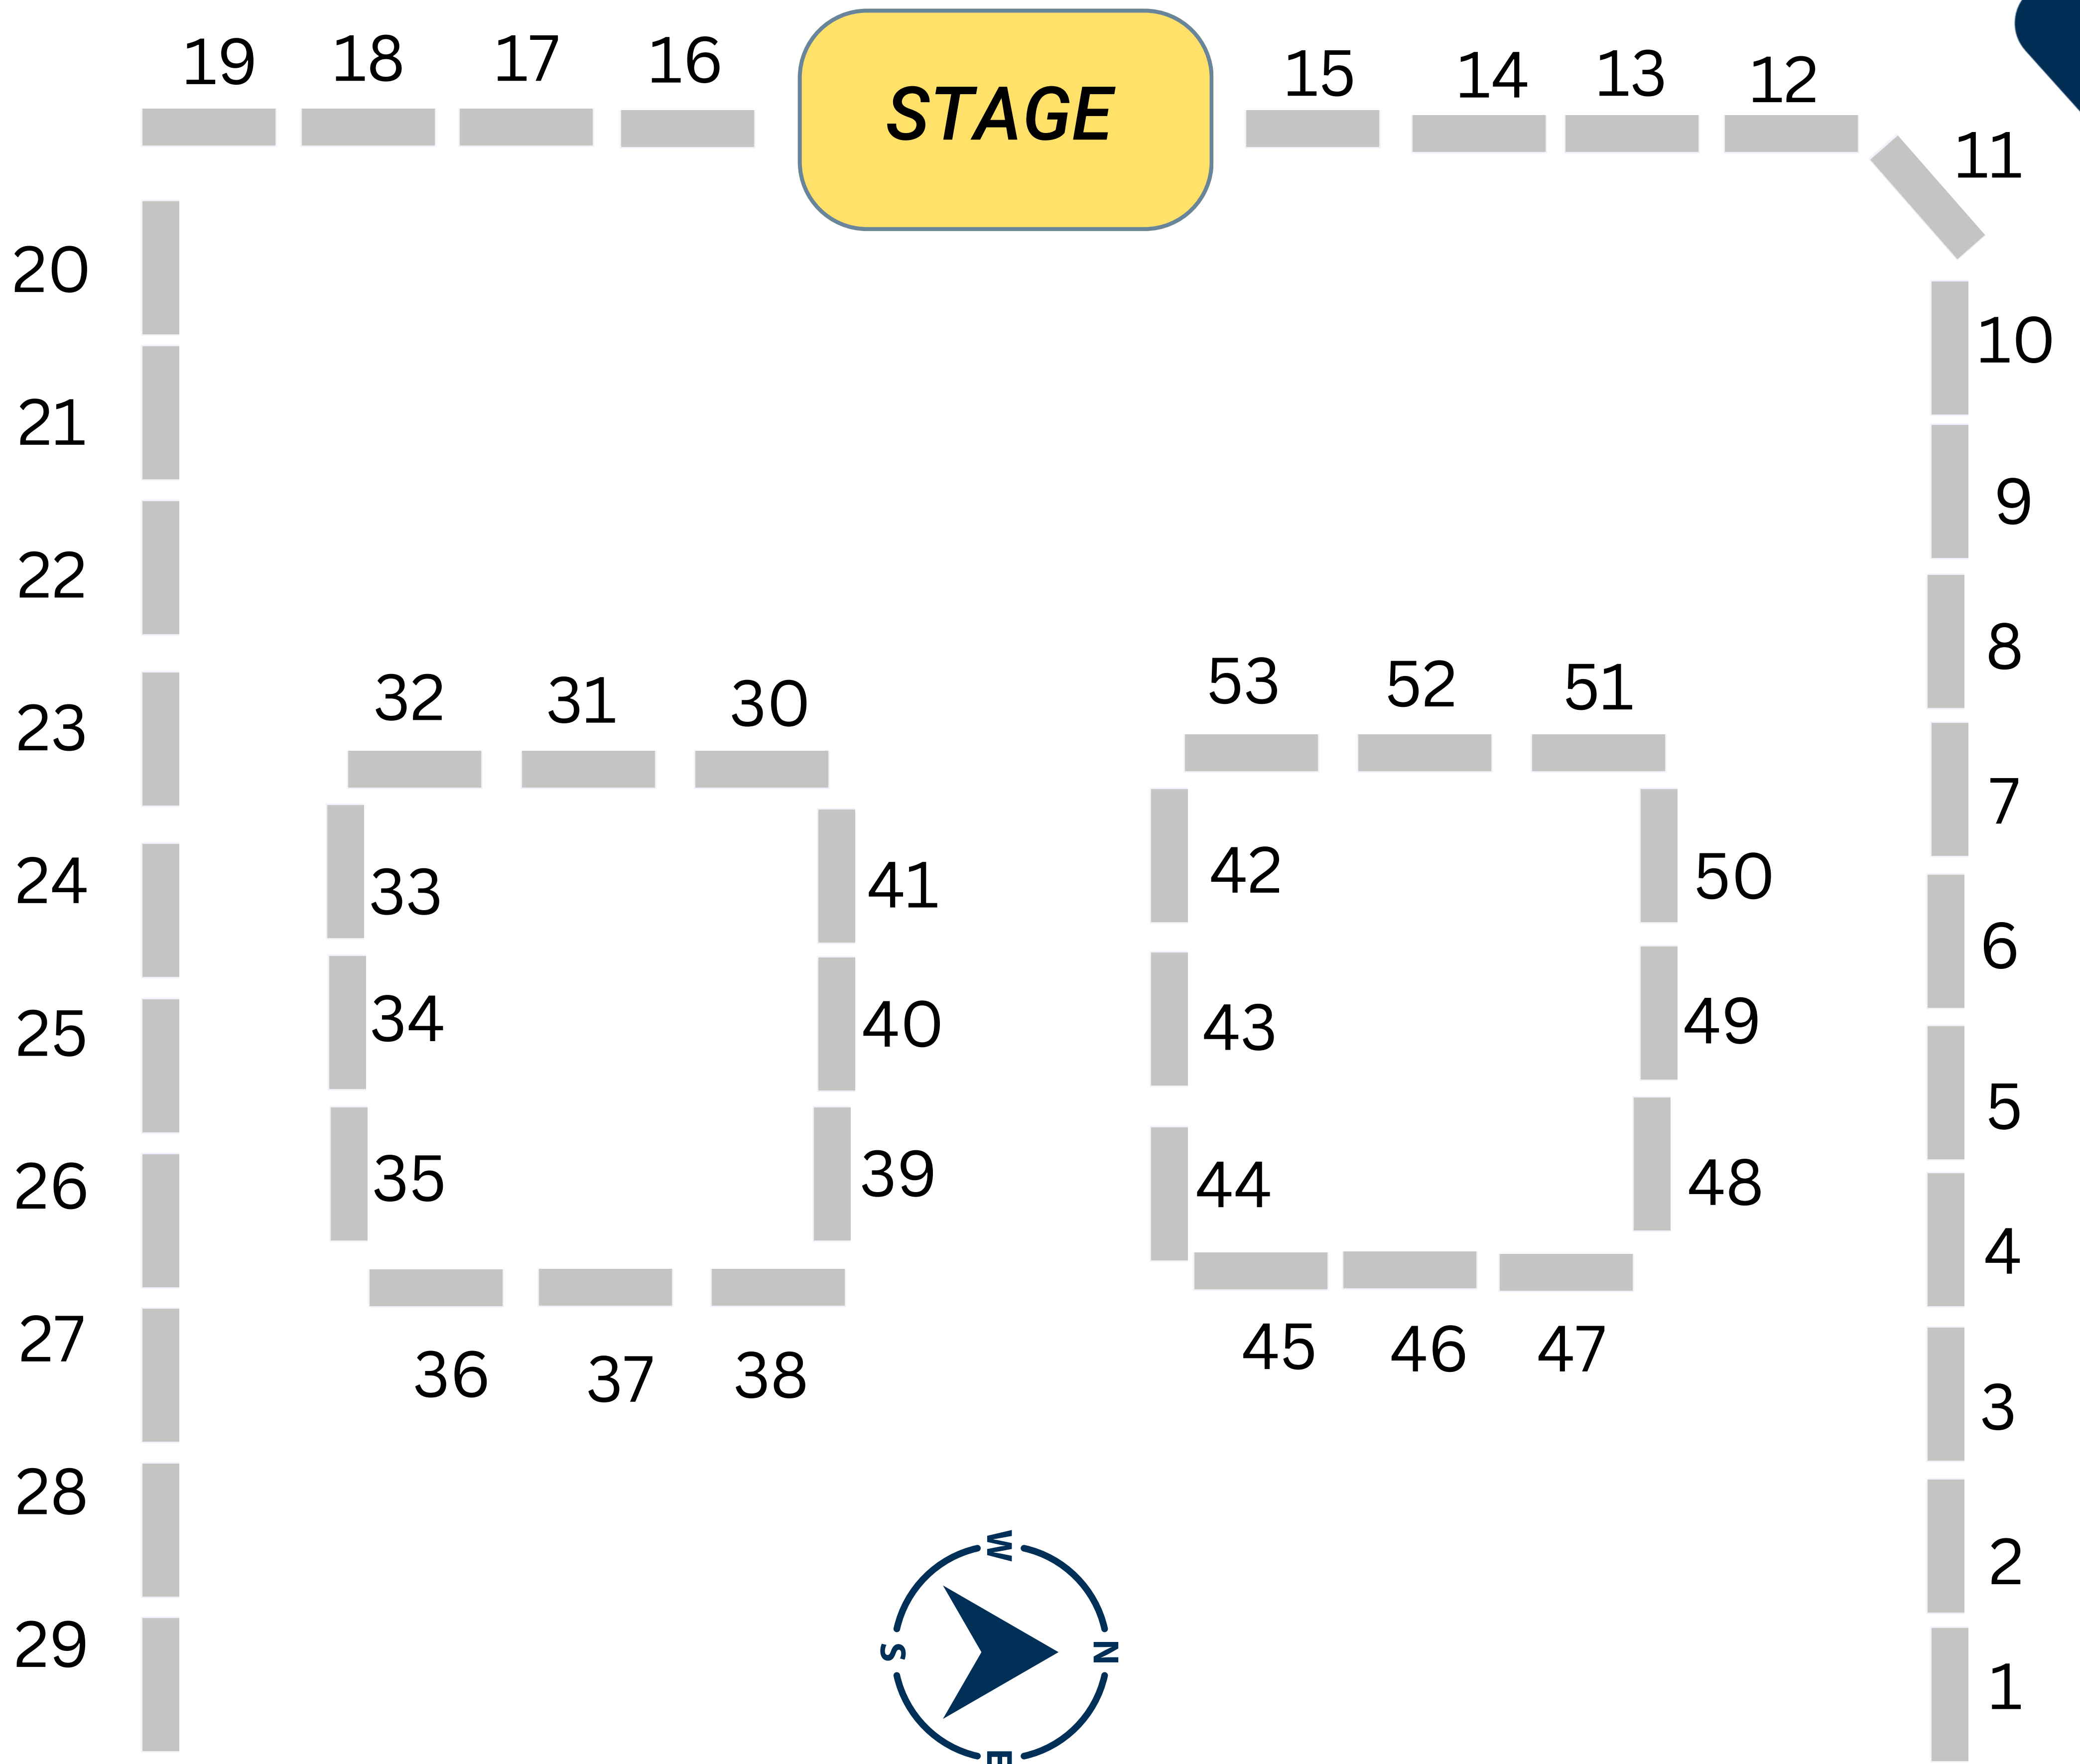

GRADeXPO

Floor Map

Alumni Association, 12
AMIS Atlanta, 48
Baptist Collegiate Ministries (BCM), 38
Black Culture, Innovation, and Technology, 35
Campus Recreation, 9
Center for Mental Health Care and Resources, 4
Center for Student Engagement, 14
Center for Teaching and Learning, 3
Cru, 11
Energy Club, 50
Equity and Compliance Programs , 17
Fellowship of Christian Graduate Students, 51
Georgia Tech Career Center, 20
Georgia Tech International Ambassadors, 52
Georgia Tech-Europe, 1
Grad Lounge, 24
GradSWE, 53

Graduate Student Government Association, 16
GT Salsa , 30
GT6000, 15
GT-Shenzhen, 10
Hispanic Initiatives, 8
Housing and Residence Life, 23
Human Factors and Ergonomics Society, 31
India Club @ Georgia Tech, 32
Language Institute, 19
LEAD, 22
LGBTQIA Resource Center, 21
Library, 6
Latino Organization of Graduate Students, 47
Naugle Communication Center, 25
Office of Commercialization, 28
Office of the Dean of Students, 26

PACE, 39
Parking and Transportation, 27
RoboJackets, 33
RUF International, 36
SKY Campus Happiness, 44
Student Center Programs Council, 45
Tech Dentistry, 13
Tech Dining , 7
Techmasters Club, 42
VentureLab, 5
RCR Program Office, 29
Wellness Empowerment Center , 2
Women in Engineering (WIE), 41
Women's Resource Center, 18